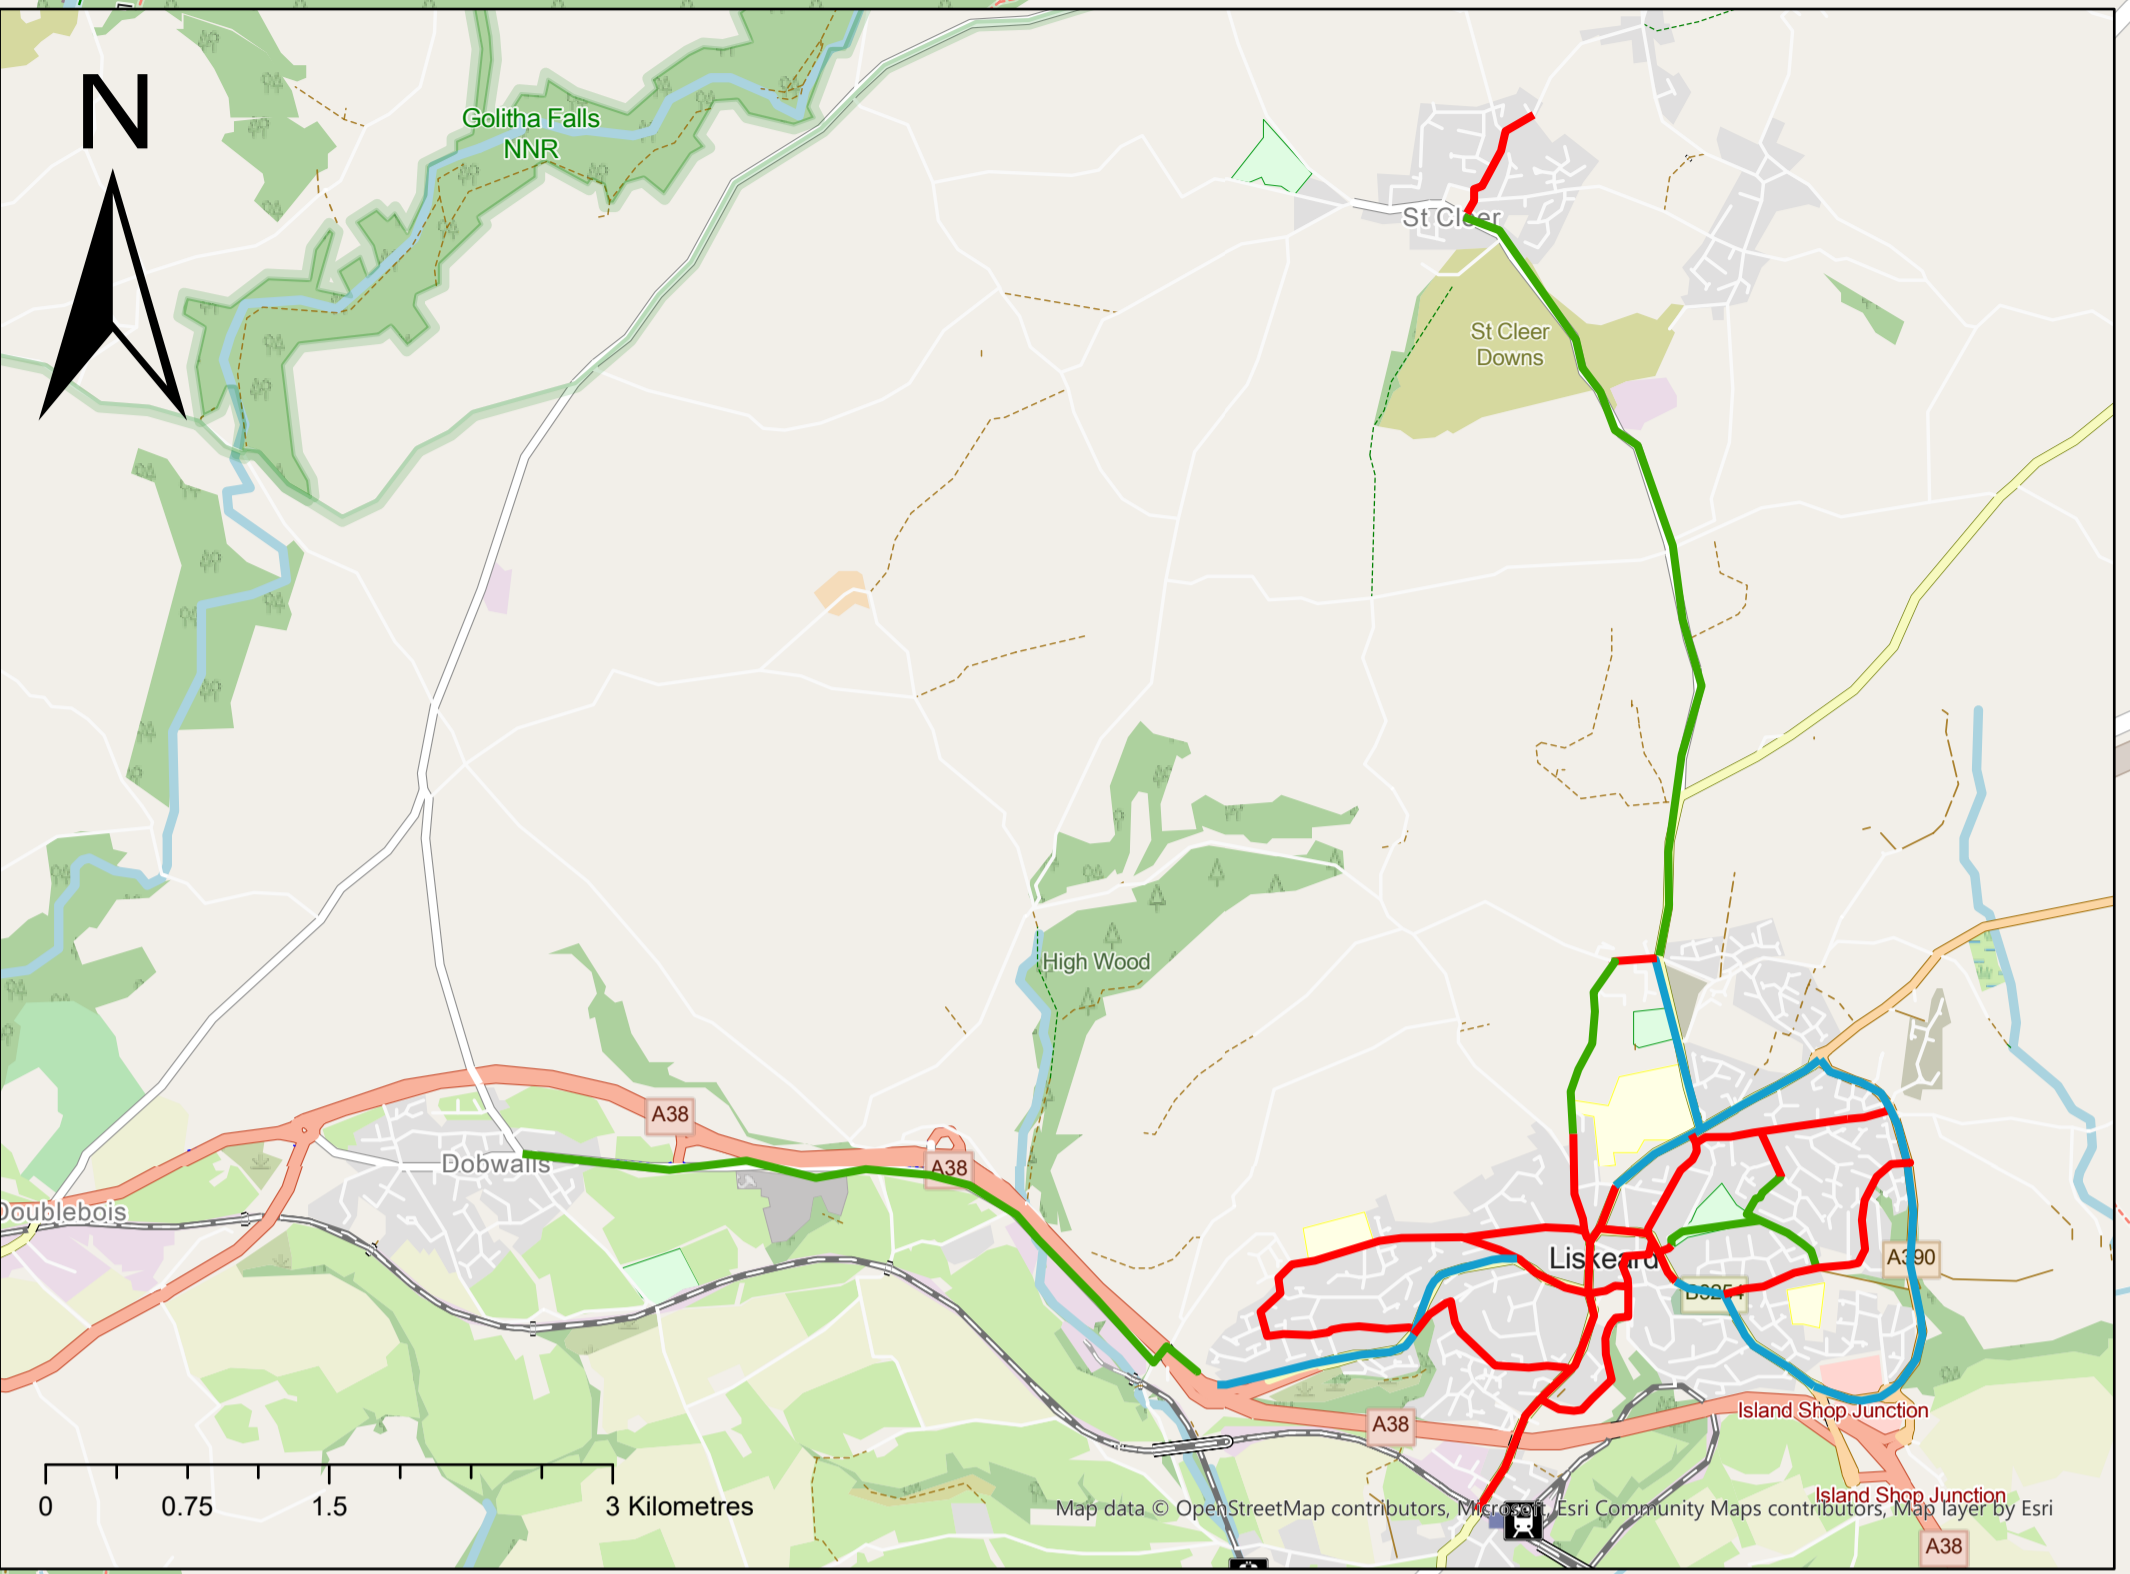

# Liskeard Cycle Network

- Legend**
- Railway Stations
  - Cycling Infrastructure**
  - Segregated
  - Shared Use Path
  - Mixed Traffic