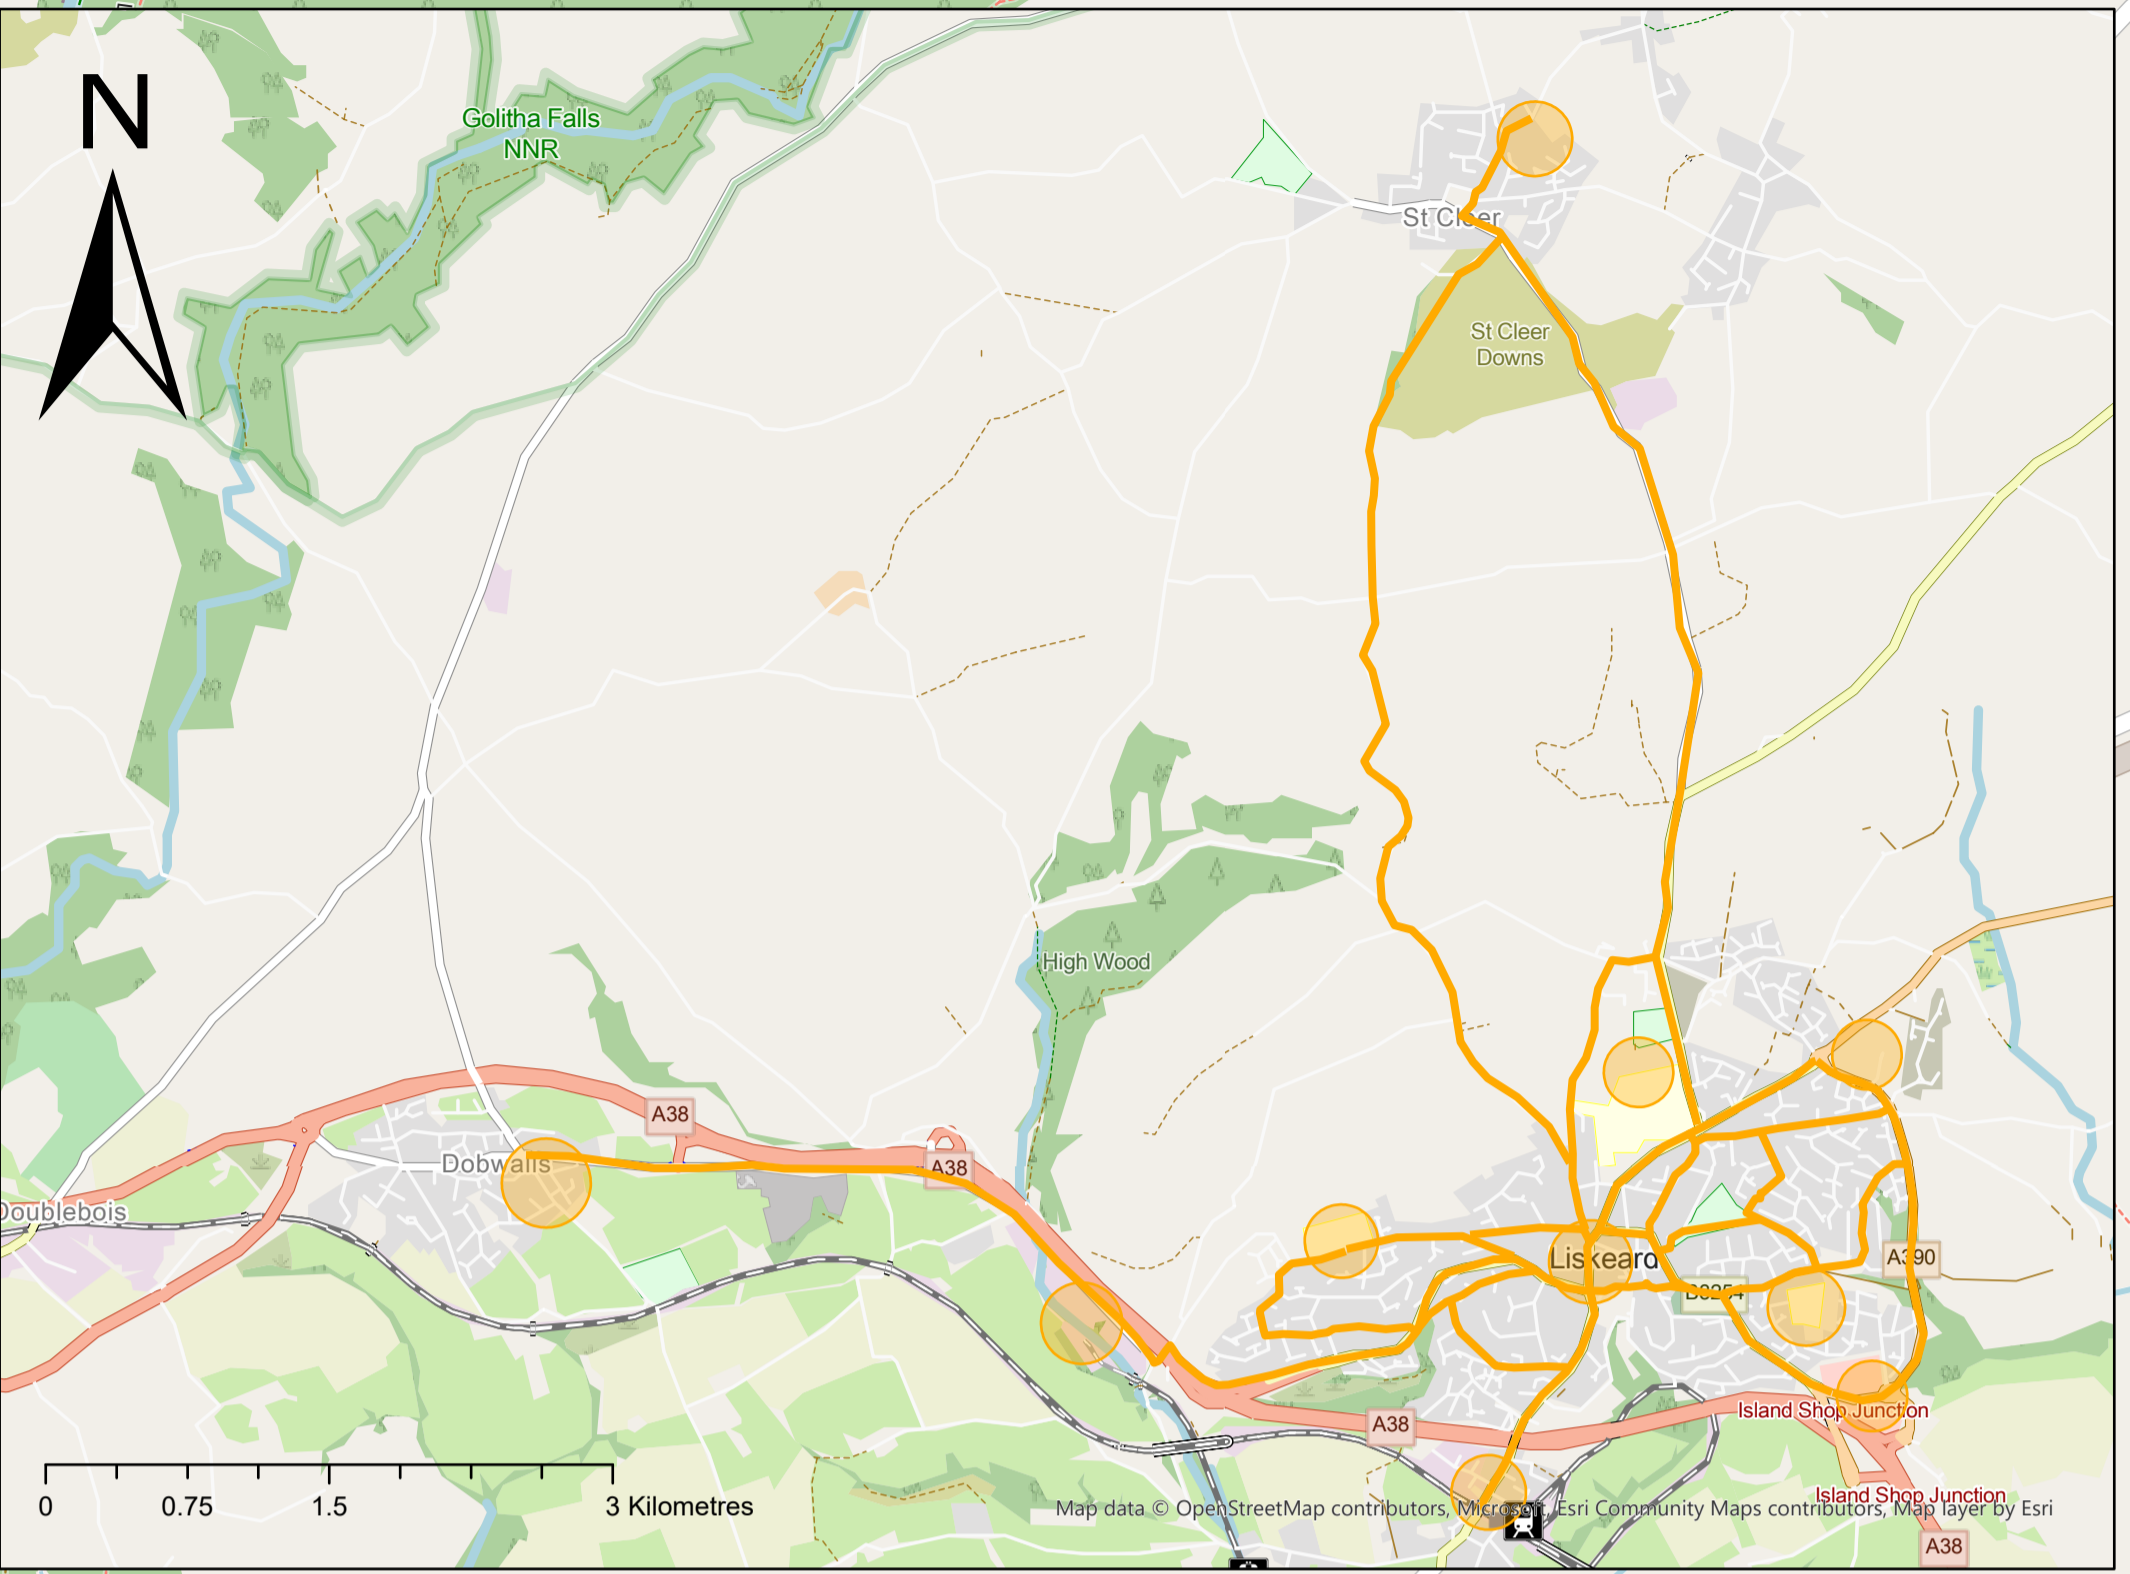

Liskeard Walking Network

1. **Legend**
2. Railway Stations
   - Core walking zones
   - Key walking routes