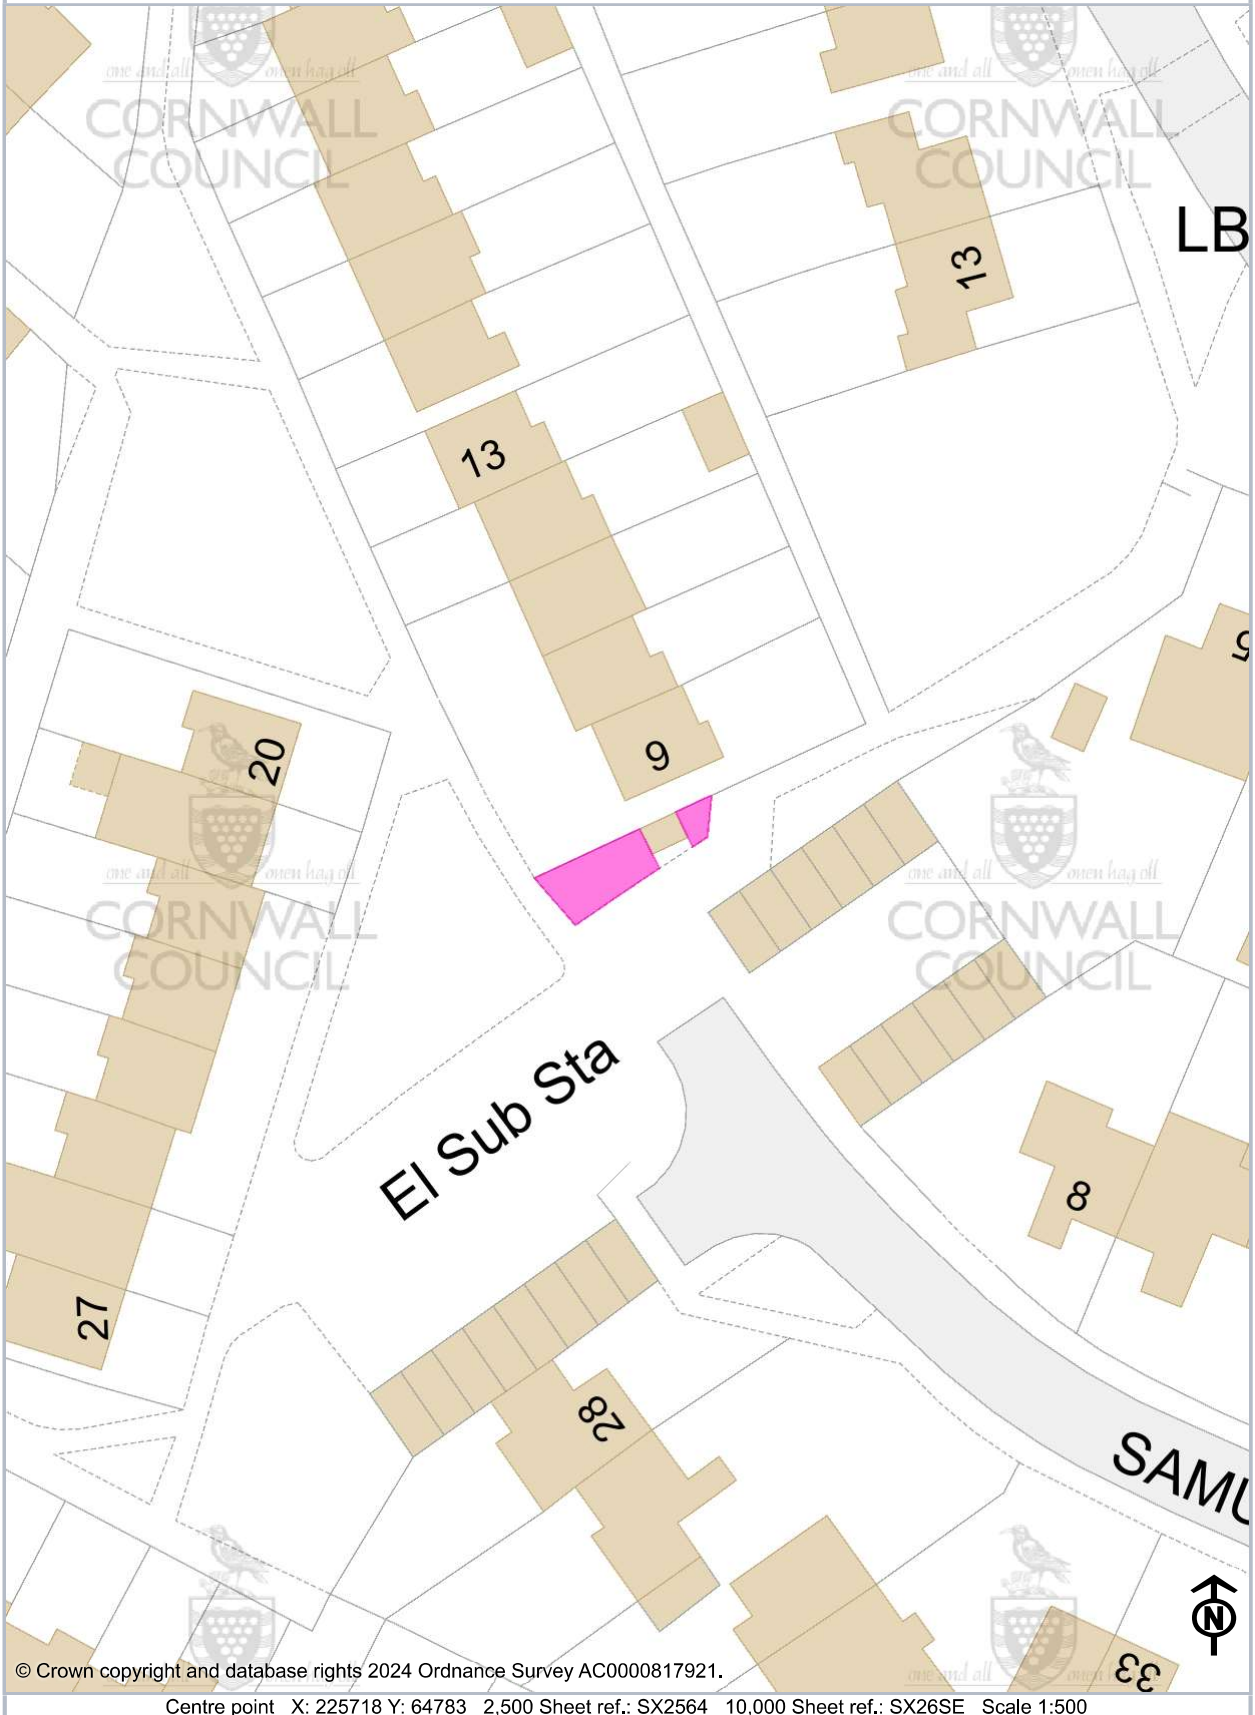

Verge at 9 Samuel Bone Close, Liskeard

© Crown copyright and database rights 2024 Ordnance Survey AC0000817921.

Centre point X: 225718 Y: 64783 2,500 Sheet ref.: SX2564 10,000 Sheet ref.: SX26SE Scale 1:500