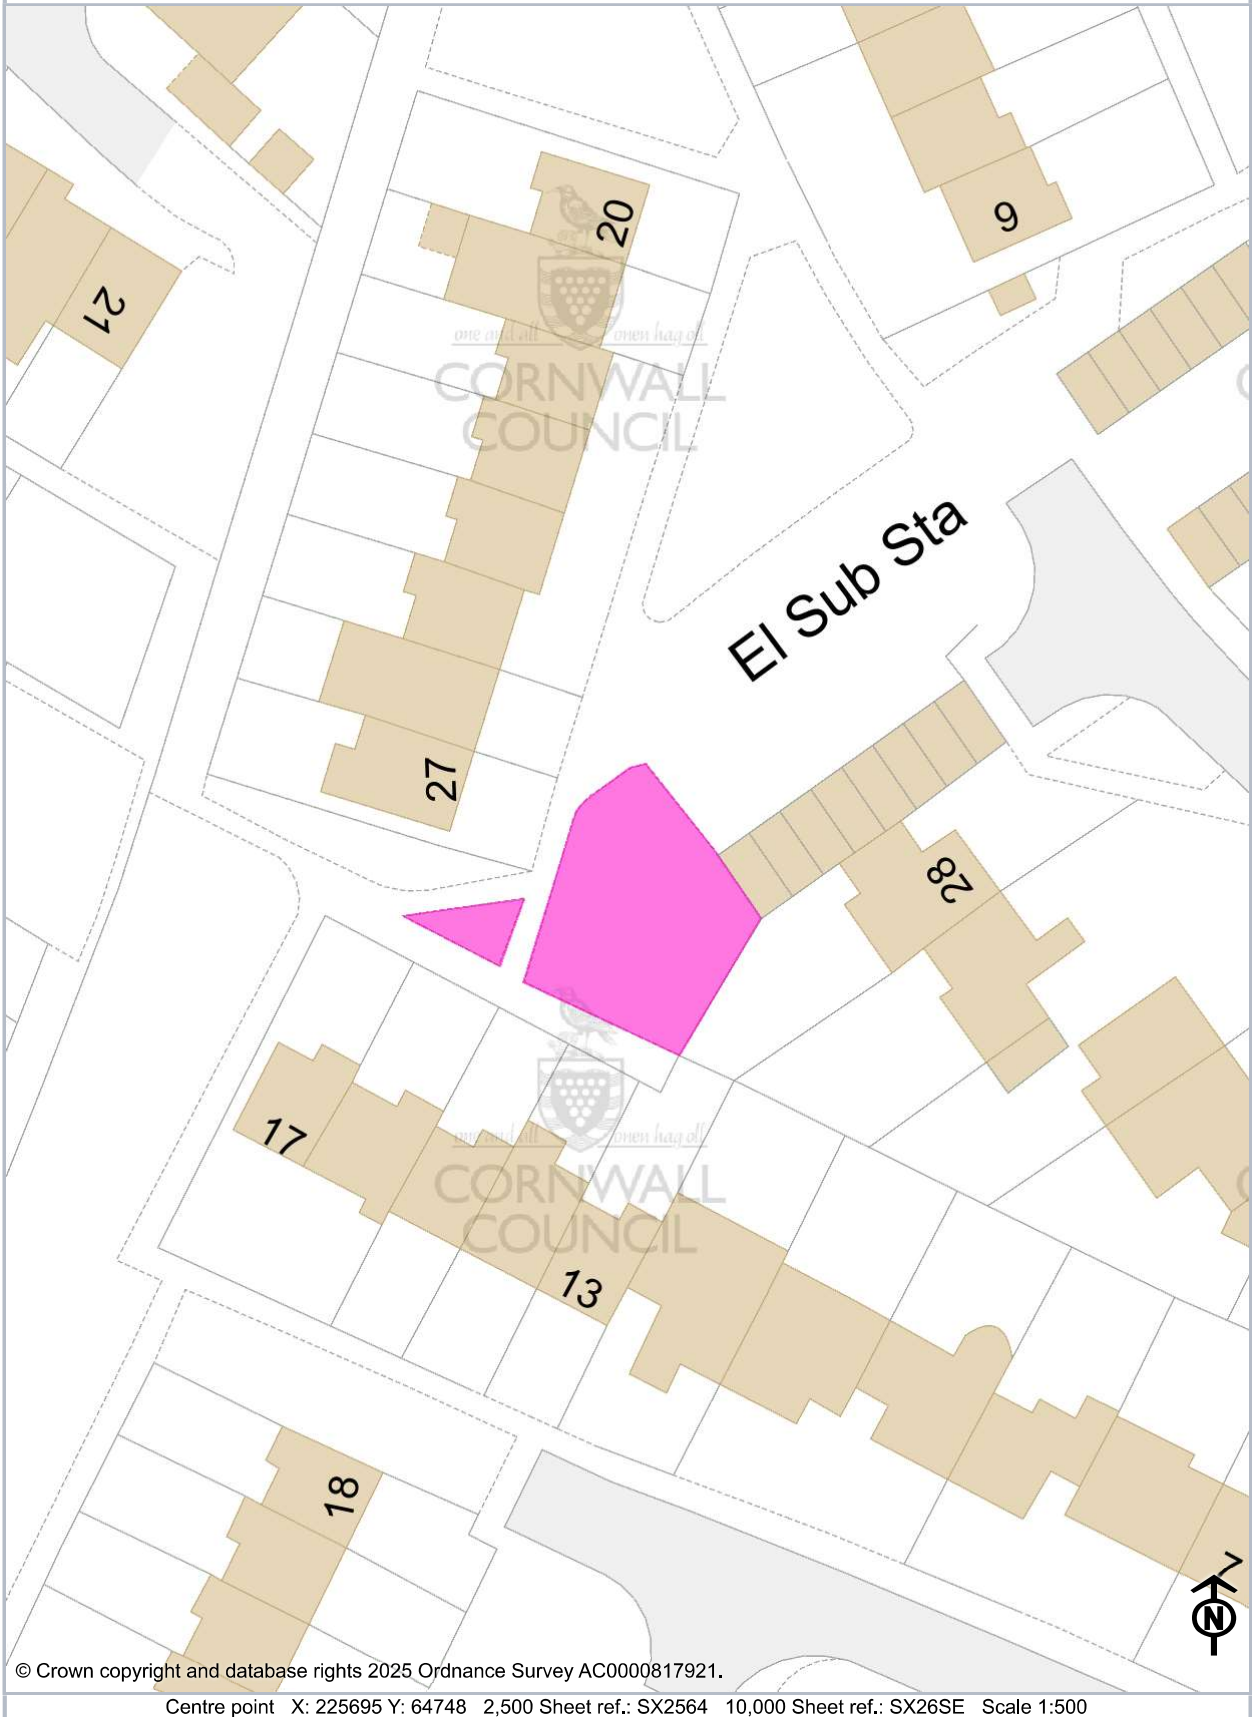

28 Samuel Bone Close, Liskeard

© Crown copyright and database rights 2025 Ordnance Survey AC0000817921.

Centre point X: 225695 Y: 64748 2,500 Sheet ref.: SX2564 10,000 Sheet ref.: SX26SE Scale 1:500